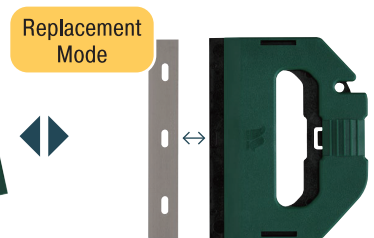

Ensuring safety with the slide cover

Blade replaceable wide scraper which is ideal for work such as removing and scraping dirt. Efficient at various purposes.

<Principal uses> Removal of dirt, coating refuse, oil stains, stickers, on glass and tiles, defrosting windshields, etc.

Can be operated in three modes of Work, Storage and Replacement of Blades.

Work Mode

Easy-grip design

Storage Mode

Covers the blade safely

Replacement Mode

Easy to exchange blades