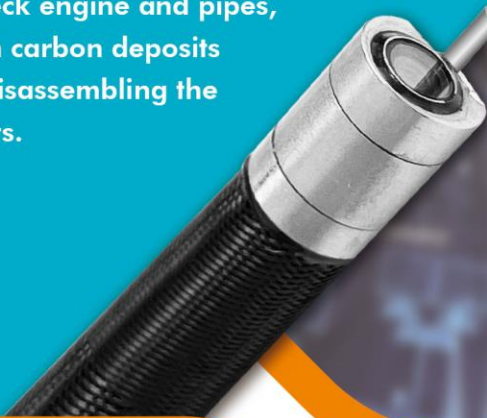

2 WAY ARTICULATING ENGINE CARBON CLEANING ENDOSCOPE

- 2-Way Articulation Probe with super wide angle.
- Compatible With Android & PC
- Easily check engine and pipes, and clean carbon deposits without disassembling the main parts.

Cleaning function

PST-2486

INDUSTRIAL BORESCOPE

- 300k pixels resolution CMOS lens, extremely clear picture quality.
- 3.5" TFT-LCD monitor, available for snap photos and videos.
- Available for adjusting LED light brightness.
- IP67 dust-resistant & waterproof.

PST-D601

6mm DUAL-LENS CAMERA

- Dual camera lens with 640x 480 resolution for easy switching between front and side cameras for one-touch switching.

PST-R360

360° ARTICULATING BORESCOPE

- 8 Stages brightness adjustment.
- Wear-resistant tube braided by tungsten wire.
- 360° all-round guidance camera, 2 sizes of camera for option.

VALUED VIDEO BORESCOPE PIPE INSPECTION CAMERA

- Gooseneck design with a 25mm lens for easier maneuvering around corners
- Ideal for pipeline inspections in underground conduits, gas pipes.

PST-2688-RL25