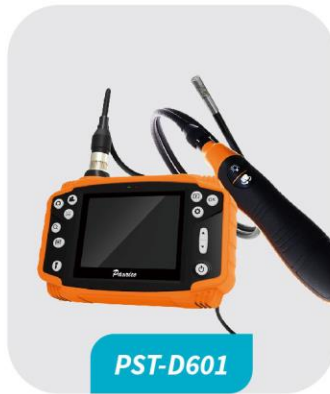

2 WAY ARTICULATING ENGINE CARBON CLEANING ENDOSCOPE

- 2-Way Articulation Probe with super wide angle.
- Compatible With Android & PC
- Easily check engine and pipes, and clean carbon deposits without disassembling the main parts.

Cleaning function

PST-2486

INDUSTRIAL BORESCOPE

- 300k pixels resolution CMOS lens, extremely clear picture quality.
- 3.5" TFT-LCD monitor, available for snap photos and videos.
- Available for adjusting LED light brightness.
- IP67 dust-resistant & waterproof.

PST-D601

6mm DUAL-LENS CAMERA

- Dual camera lens with 640x 480 resolution for easy switching between front and side cameras for one-touch switching.

PST-R360

360° ARTICULATING BORESCOPE

- 8 Stages brightness adjustment.
- Wear-resistant tube braided by tungsten wire.
- 360° all-round guidance camera, 2 sizes of camera for option.

VALUED VIDEO BORESCOPE PIPE INSPECTION CAMERA

- Gooseneck design with a 25mm lens for easier maneuvering around corners
- Ideal for pipeline inspections in underground conduits, gas pipes.

PST-2688-RL25