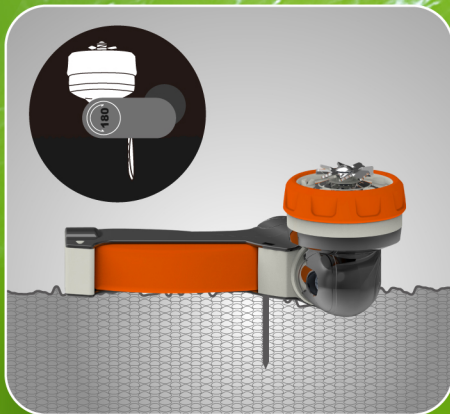

# 2 IN 1 Twister Nozzle/Sprinkler

*E-Z Watering*

- Multi Sprayer in One
- Twister Spray Function
- 180° Swivel Angle
- Ergonomic Handle

*WOO~~ It's Summer!*

**X870RB5**  
**GardenServ®**  
GREENLAWN GARDEN PRODUCTS CO.  
TEL : 886-2-2653-6600(Rep.)  
FAX : 886-2-2651-2277  
e-mail : glgarden@ms24.hinet.net