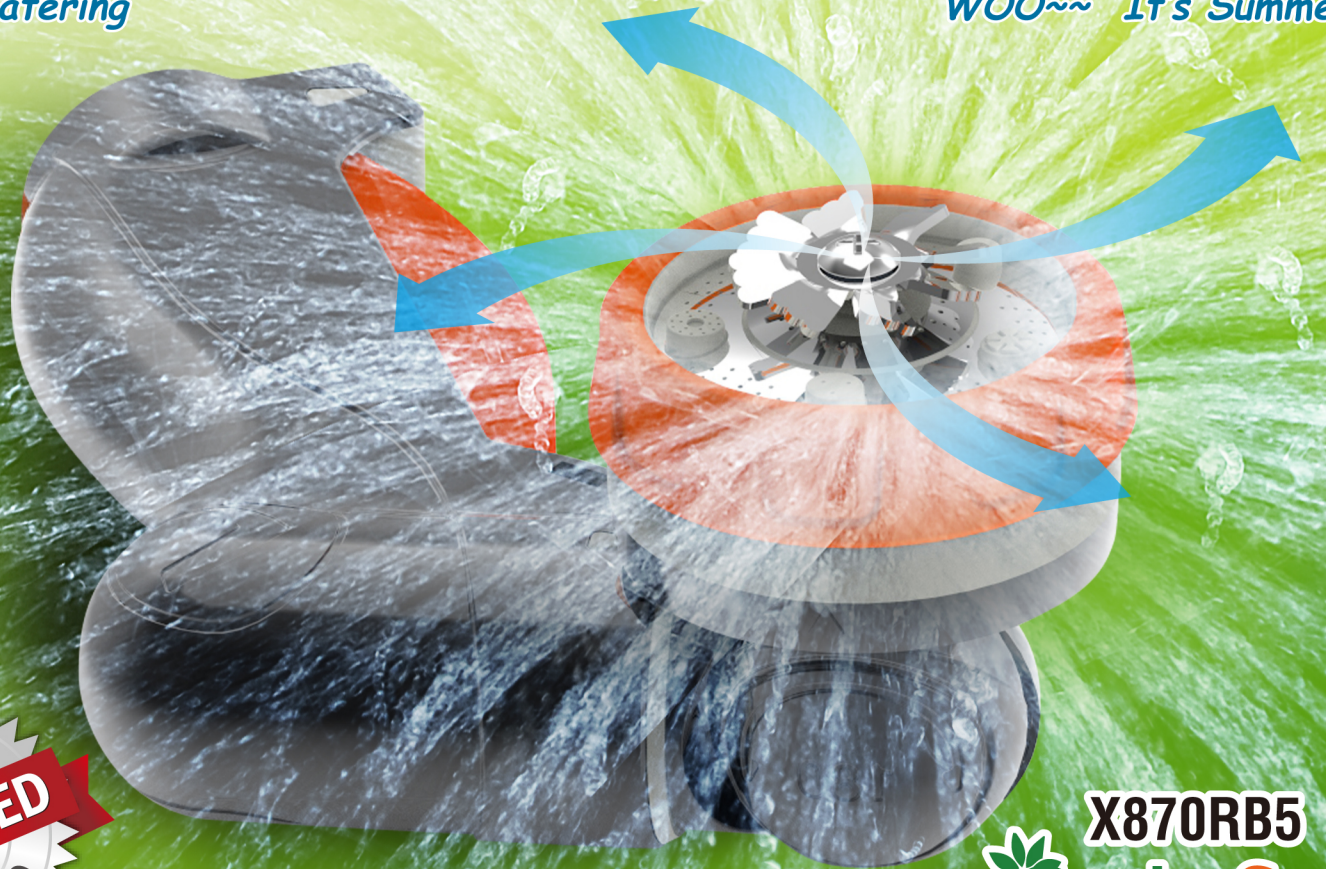

# 2 IN 1 Twister Nozzle/Sprinkler

*E-Z Watering*

- Multi Sprayer in One
- Twister Spray Function
- 180° Swivel Angle
- Ergonomic Handle

*WOO~~ It's Summer!*

**X870RB5**  
**GardenServ®**  
GREENLAWN GARDEN PRODUCTS CO.  
TEL : 886-2-2653-6600(Rep.)  
FAX : 886-2-2651-2277  
e-mail : glgarden@ms24.hinet.net