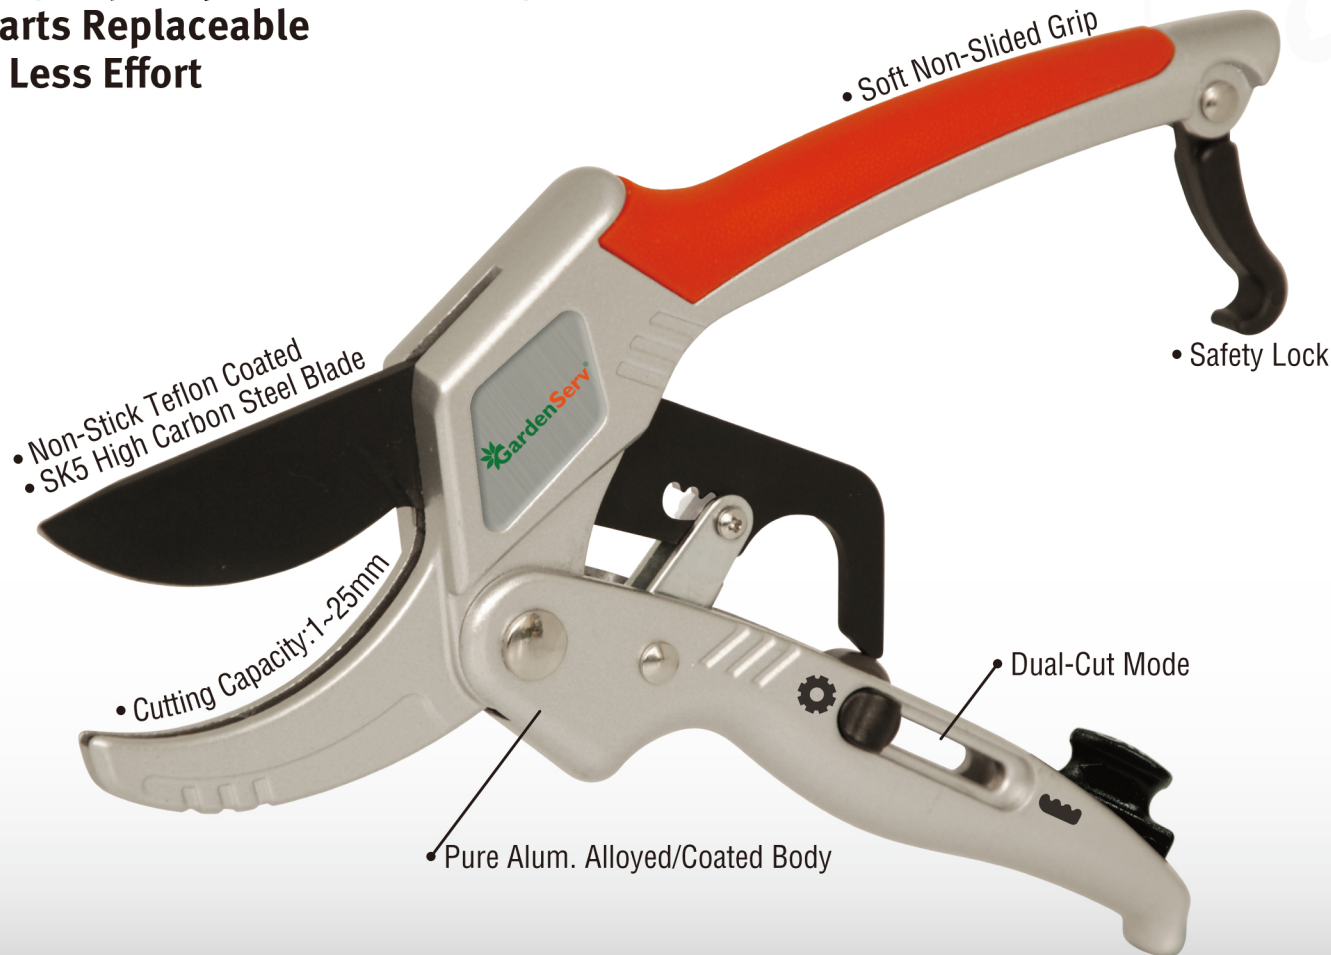

GREENLAWN GARDEN PRODUCTS CO.
TEL : 886-2-2653-6600(REP.)
FAX : 886-2-2651-2277
e-mail : glgarden@ms24.hinet.net
<http://www.greenlawnasia.com>