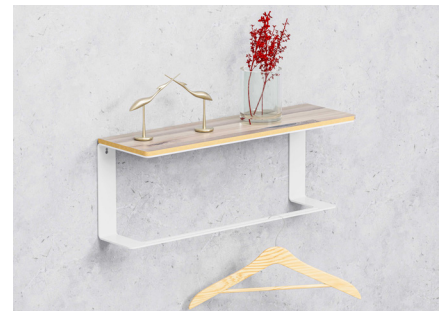

Made to last.

ALBERTS®

Press release

ALBERTS - SHELF SUPPORTS

Made to keep an overview

On the wall in studies or living rooms: Decorative shelves solve space problems and help to keep an overview. That's why we at Alberts offer a young range of shelf supports that will redefine your living space: Over 20 models that bring freshness, comfort and durability to a classic product range. From traditional to modern - contrasts create attention. This is also the case with shelves. The alternation between closed and open surfaces, between a rustic structure and a discreet look - all this sets the decisive accents in the living area.

Made of solid steel and powder-coated in various colors, our supports are designed for all standard shelves. The possible applications are diverse and set no limits to your creative freedom. Other models and/or colors can also be ordered from stock. Naturally, we offer sales units tailored to your needs, which are ideal for any online store.

Facts:

- Colors: black matt, white, silver, steel-colored
- Presentation on one element: 1.25m

Decorative shelves, like this DIY project from Alberts, solve space problems and beautify the living space.